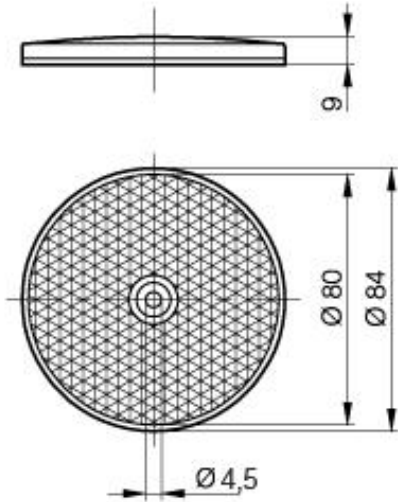

Accessories: Reflector BOS R-1

Common Data

Version	standard reflector, round
Usable with	for retroreflective
Ambient temperature	0...+65°C
Sensing range	100%

Mechanical Data

Measurements WxHxD or Dia x D	Ø84
Material	PMMA
Mounting	M5 screw